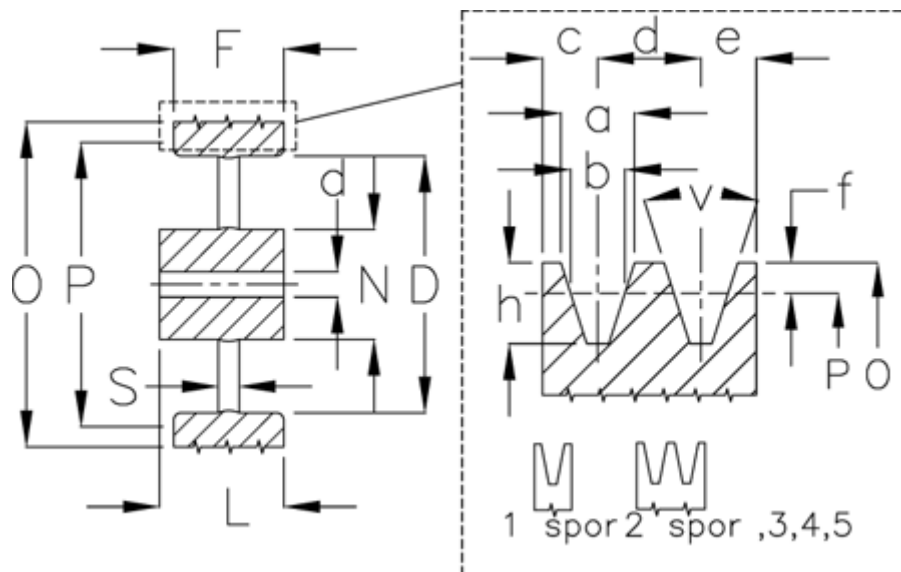

Article number: 60410160002

Description: V-belt pulley, no bore B 600/2

Measures

D	= 558	S	= 20
d	= 25	Type	= B
F	= 44.0		
L	= 65		
N	= 100		
Number of ribs	= 2		
O	= 607.0		
P	= 600		